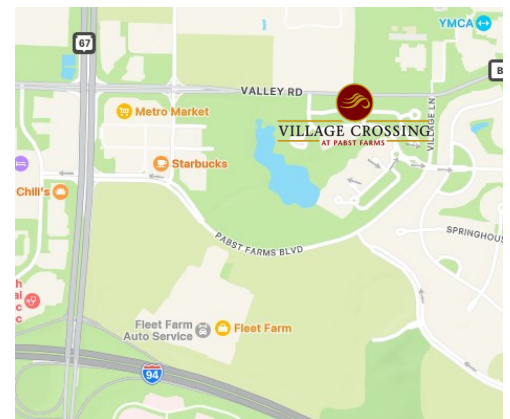

Now Selling Final Phase Home Sites!

VILLAGE CROSSING AT PABST FARMS

Directions

I-94 to Hwy 67; north to Hwy B;
east to Gold Medal Drive, south
then east to Belmont Lane.

Coordinates—43°04'33.5"N 88°27'35.1"W